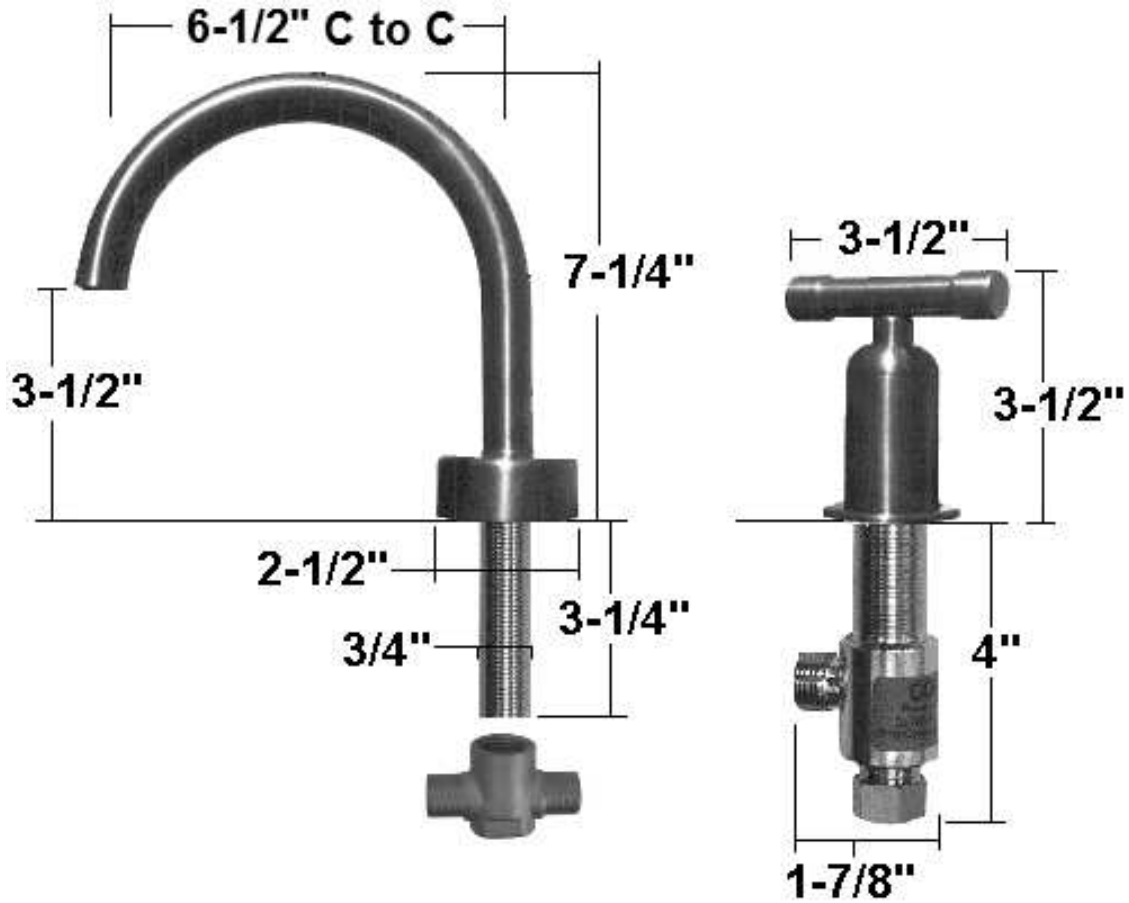

PRODUCT SPECIFICATIONS

Wherever Deck Faucet with Gooseneck Spout
WE-LAV-DM-GN

Jan 2014

- ADA Compliant
- Includes Lift & Turn drain w/ overflow
- Offset and Cross handles available
- Custom finishes available

Connection	3/8" Compression
Valve	1/2" Ceramic
GPM	1.5